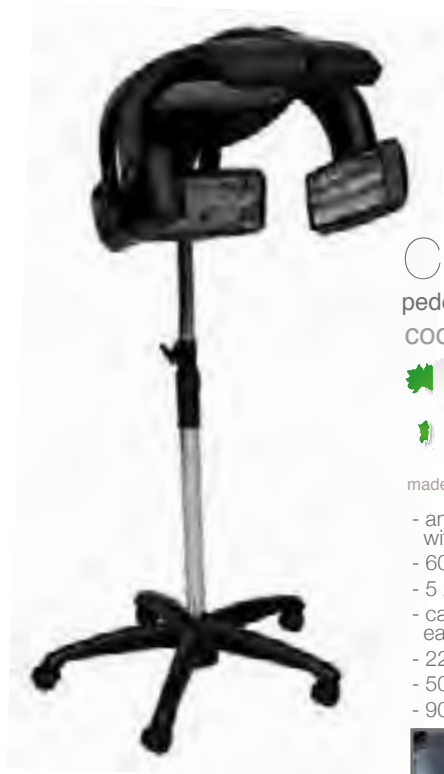

made in italy

- analog control panel with digital display
- 60min timer
- 5 x heater
- can individually turn on/off each heater
- 220v - 240v
- 50hz
- 900w