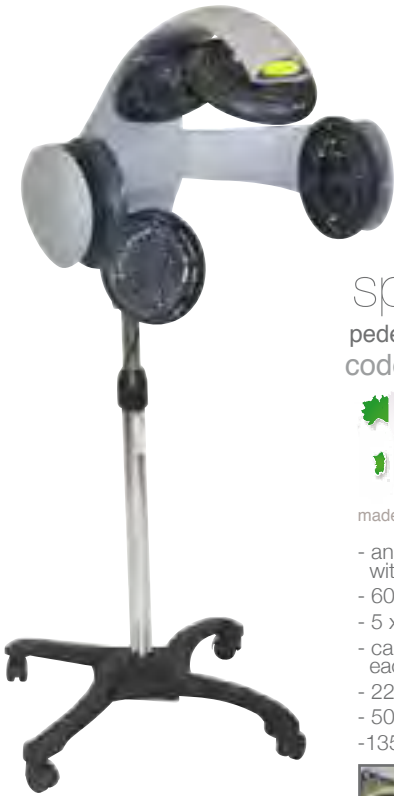

block
footrest
code: 447120

in bench
chrome dryer holder
diameter: 780mm
code: 44750

wall/floor
footrest
code: 447100

chrome mounted

non slip
dryer holder
code: 44770
*blow dryer not included

three bar
footrest
code: 44730