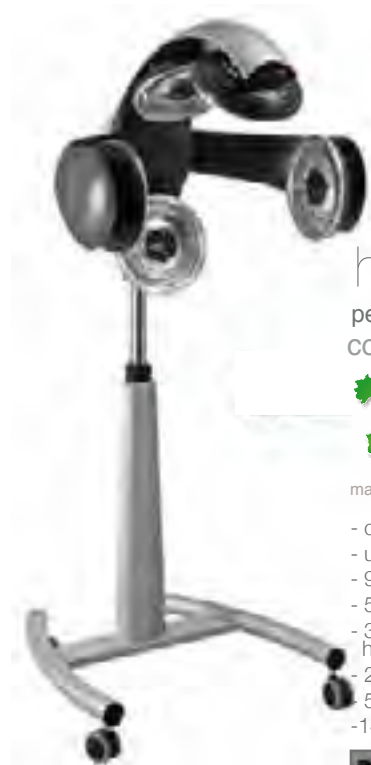

made in italy

- digital function control panel
- user friendly single knob
- 99min timer
- 5 fans with 3xspeeds
- 3 heaters with 3xindpendant heating groups
- 220v - 240v
- 50 - 60hz
- -1430w